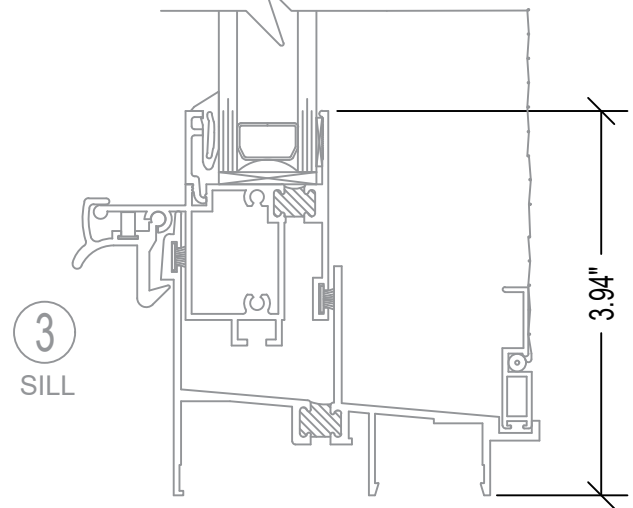

700 SERIES 3 1/4" DH

DOUBLE HUNG MULLED TO FIXED

STERGIS
WINDOWS & DOORS

700 SERIES / 5