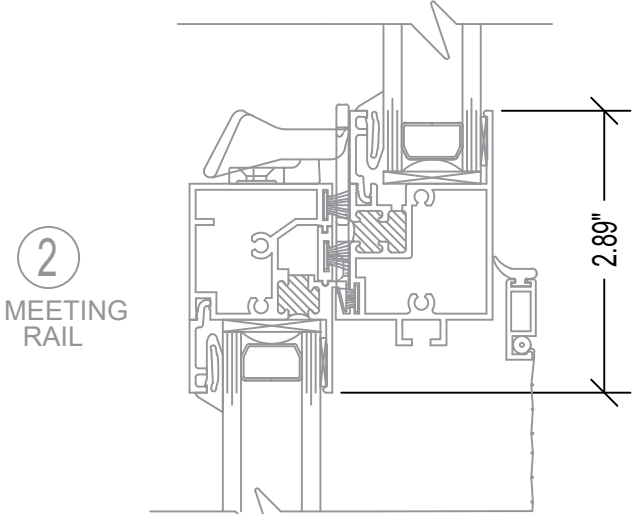

700 SERIES 3 1/4" DH

DOUBLE HUNG MULLED TO FIXED

STERGIS
WINDOWS & DOORS

700 SERIES / 5