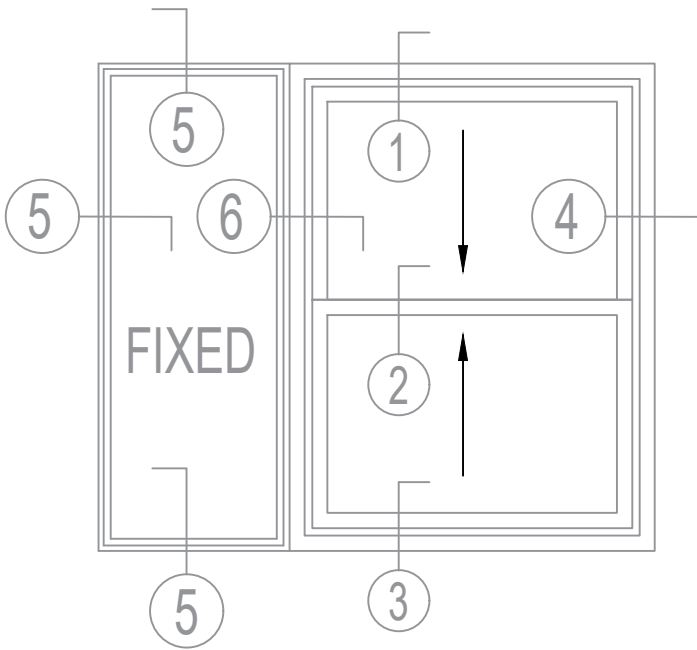

700 SERIES 3 1/4" DH

DOUBLE HUNG MULLED TO FIXED

STERGIS
WINDOWS & DOORS

700 SERIES / 5