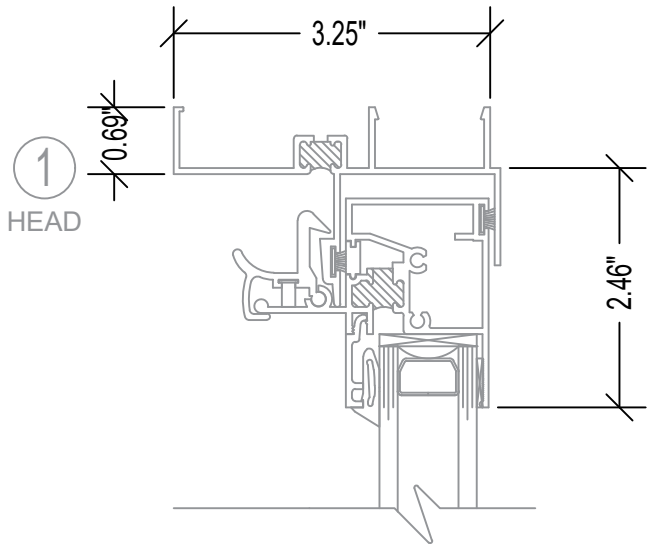

700 SERIES 3 1/4" DH

DOUBLE HUNG MULLED TO FIXED

STERGIS
WINDOWS & DOORS

700 SERIES / 5