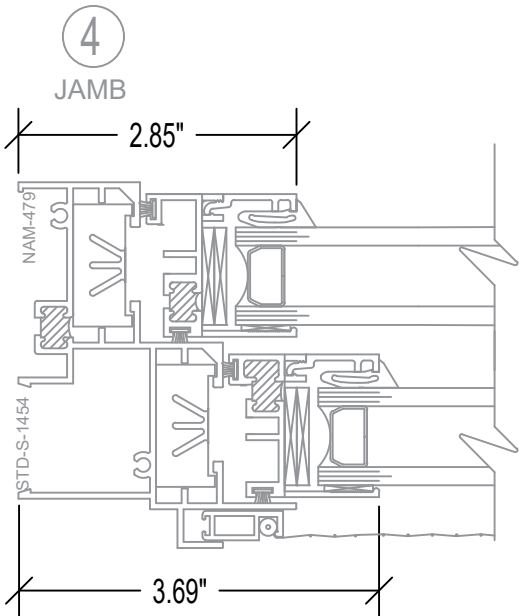

700 SERIES 3 1/4" DH

DOUBLE HUNG MULLED TO FIXED

STERGIS
WINDOWS & DOORS

700 SERIES / 5